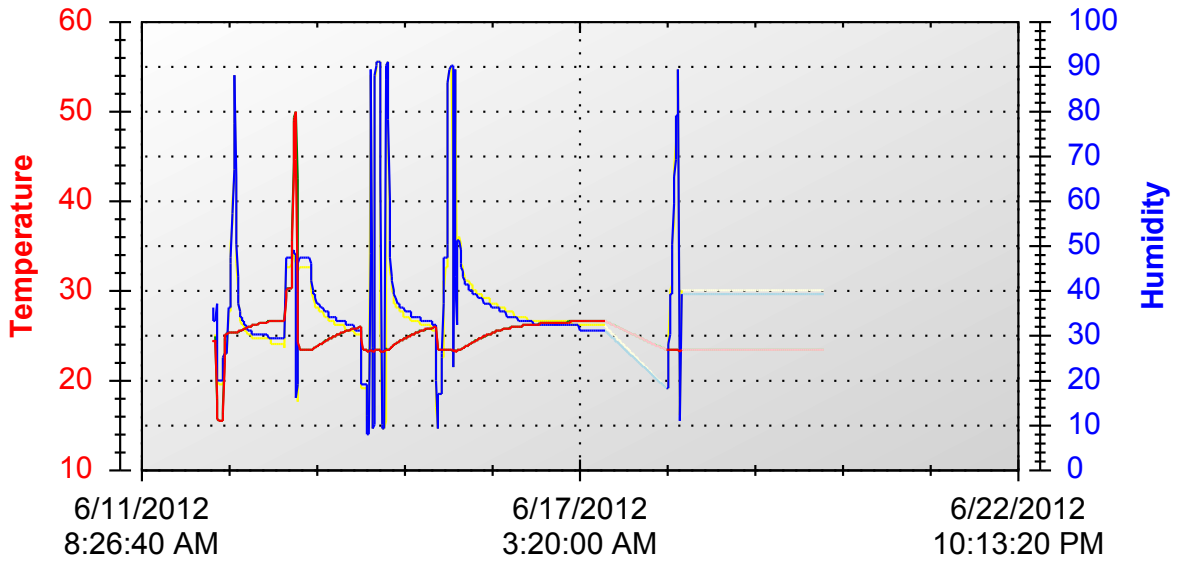

Chart 1

Time Saved: 7/3/2012 11:04:10 AM

- bench Sensor 1 Temperature
- bench Sensor 1 Humidity
- bench Sensor 2 Temperature
- bench Sensor 2 Humidity